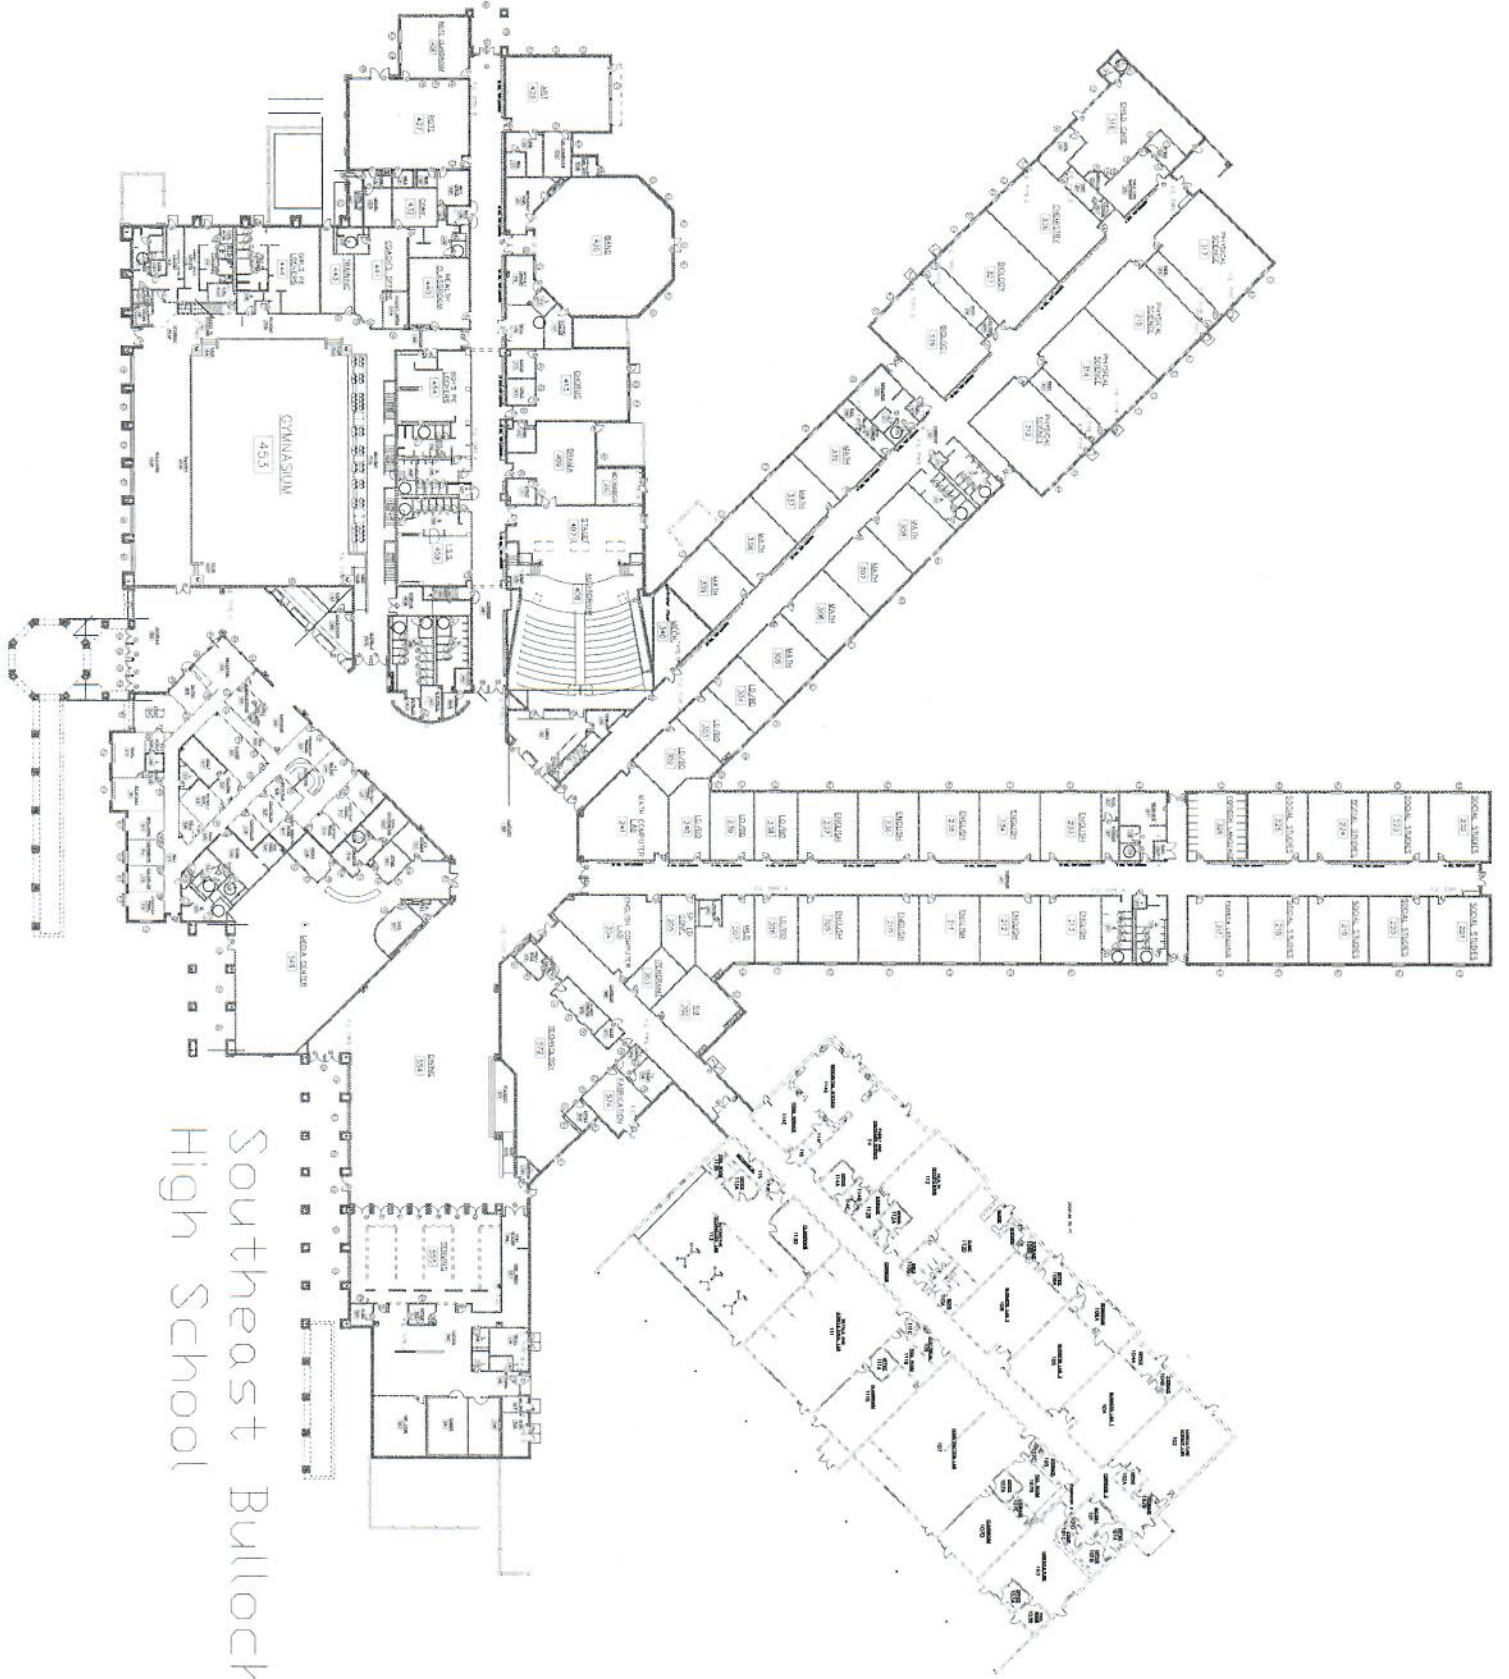

BED COUNT

NEW HOUSING POD	
4 BED CELLS	= 264 BEDS
1 BED ISOLATION	= 17 BEDS
TOTAL NEW BEDS	= 281 BEDS
EXISTING BEDS	
4 BED CELLS	= 48 BEDS
2 BED CELLS	= 48 BEDS
1 BED ISOLATION	= 6 BEDS
TOTAL EXISTING BEDS	= 102 BEDS
NEW & EXISTING BEDS	
TOTAL NEW BEDS	= 281 BEDS
TOTAL EXISTING BEDS	= 102 BEDS
TOTAL BEDS	= 383 BEDS

Bulllock County Jail

Southeast Bulloch
 High School